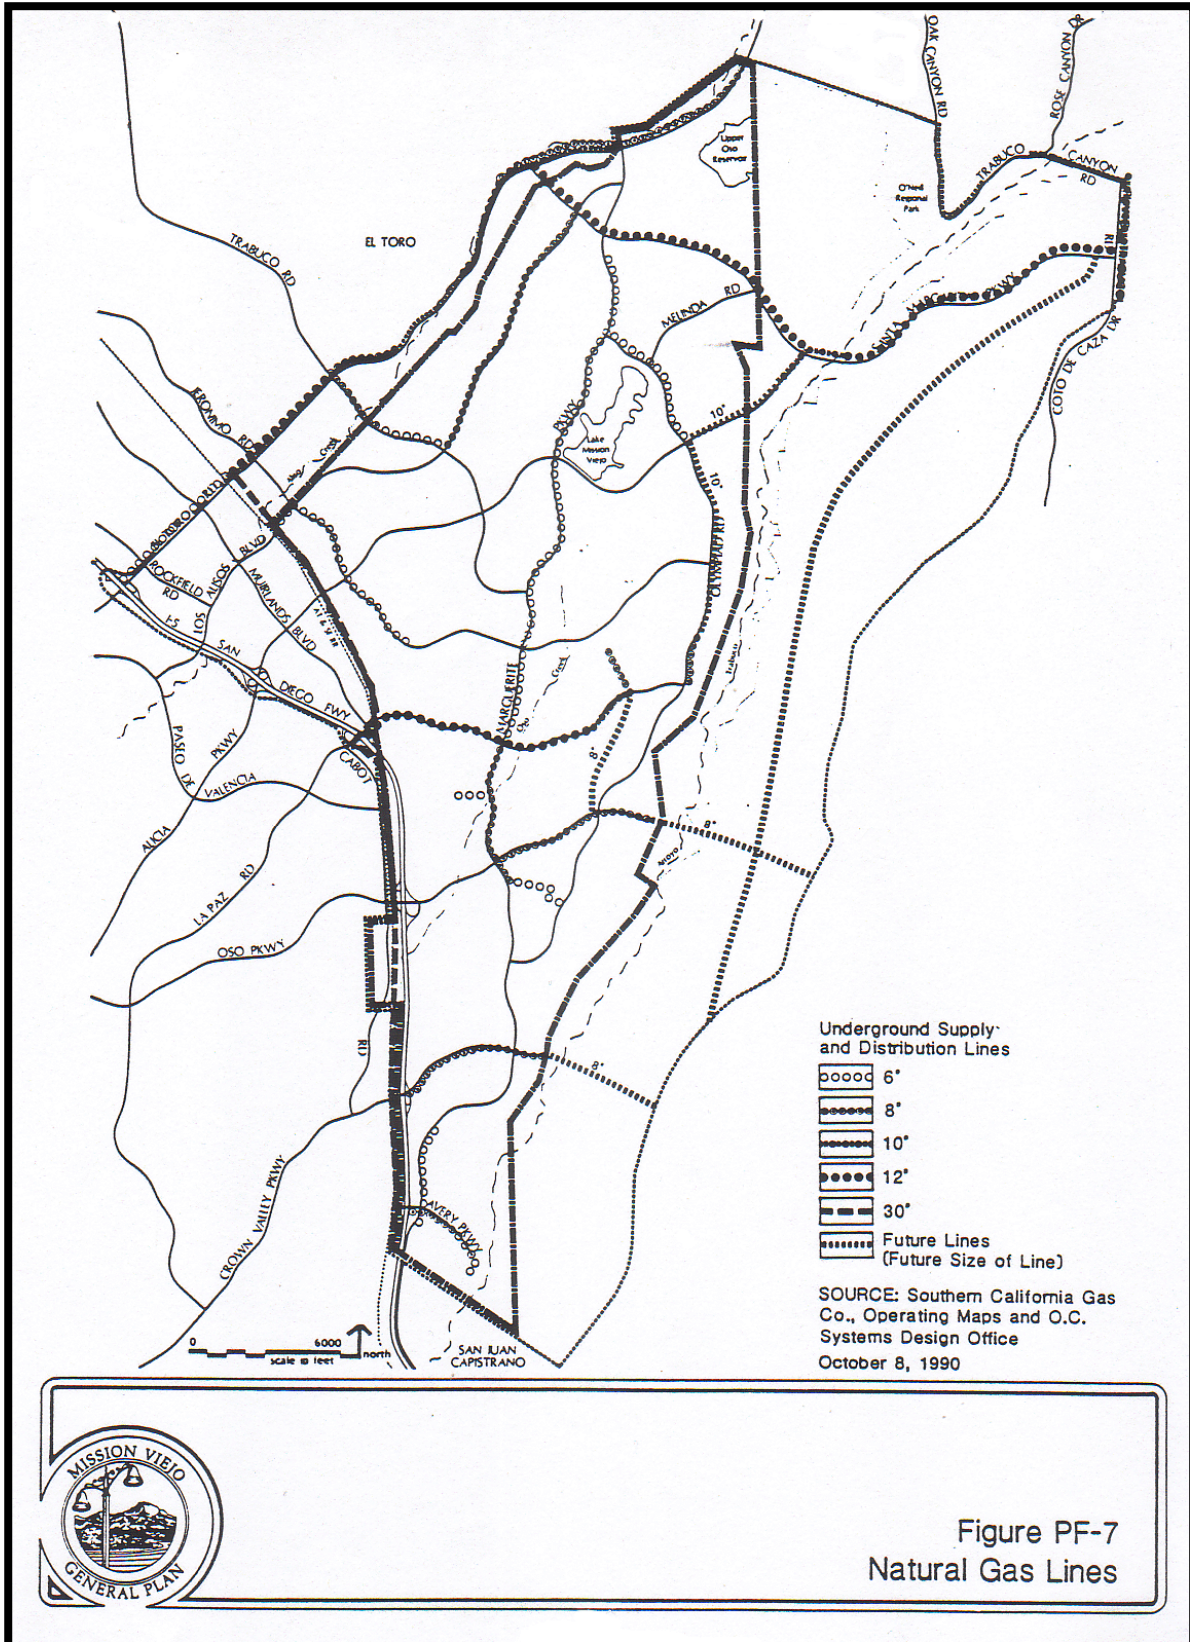

# Mission Viejo RACES – ARES HANDBOOK

Figure PF-7  
Natural Gas Lines